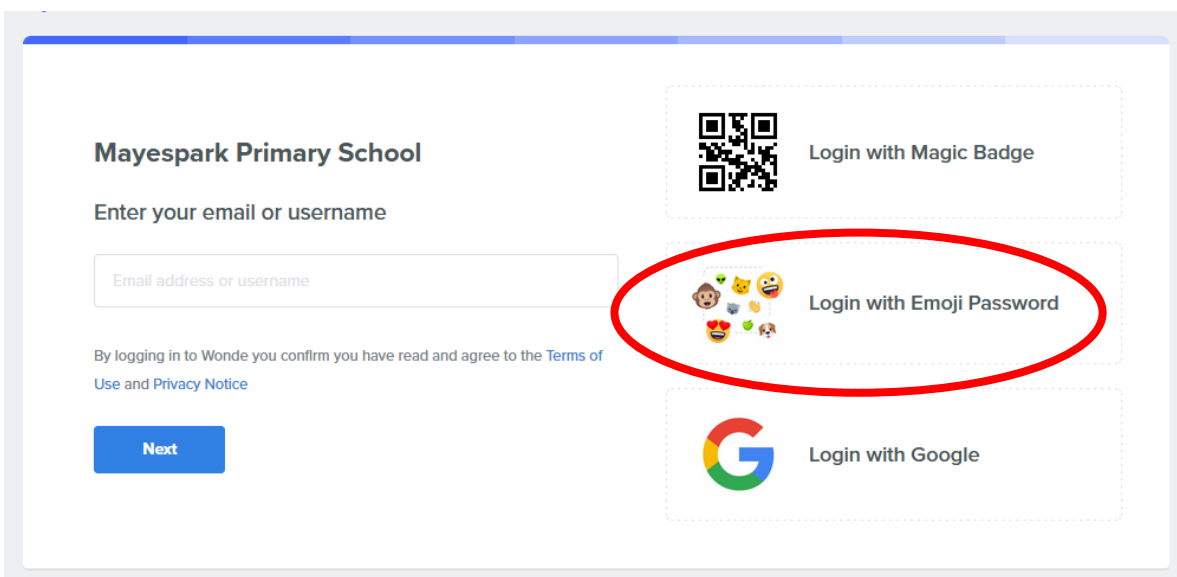

You can use any of the following links below:

<https://www.wonde.com/>

<https://edu.wonde.com/login/mayespark>

You want to use Login with Emoji or Login with Magic badge depending on what your child uses to log on. IF you do not have log-in please ask the school to provide you with the log in.

The image shows a grid of application icons on a dashboard. The icons are arranged in two rows. The first row contains: Gmail (red envelope), Drive (triangular logo), Classroom (green square with a person icon, circled in red), Docs (blue document), Sheets (green document), and Times Tables Rock Stars (purple square with text). The second row contains: Purple Mash (black square with text), SPaG (black square with text), Reading Planet (blue and orange circular logo), ClassDojo (green alien), Oxford Owl (brown owl), and NumBots (orange robot).