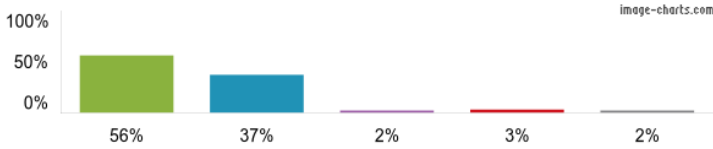

 Children on roll: 657
 Responses for this school: 98
 Responses for year: 2023/24
[View inspection reports](#)

➤ 1. My child is happy at this school.

Figures based on 98 responses up to 16-11-2023

➤ 2. My child feels safe at this school.