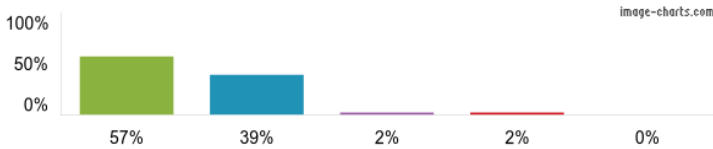

 Children on roll: 657
 Responses for this school: 98
 Responses for year: 2023/24
[View inspection reports](#)

➤ 1. My child is happy at this school.

Figures based on 98 responses up to 16-11-2023

➤ 2. My child feels safe at this school.

Figures based on 98 responses up to 16-11-2023

➤ 3. The school makes sure its pupils are well behaved.

Figures based on 98 responses up to 16-11-2023

➤ 4. My child has been bullied and the school dealt with the bullying quickly and effectively.