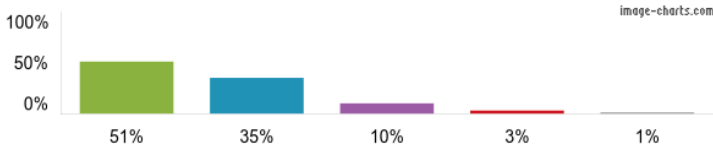

 Children on roll: 657
 Responses for this school: 98
 Responses for year: 2023/24
[View inspection reports](#)

➤ 1. My child is happy at this school.

Figures based on 98 responses up to 16-11-2023

➤ 2. My child feels safe at this school.

Figures based on 98 responses up to 16-11-2023

➤ 3. The school makes sure its pupils are well behaved.

Figures based on 98 responses up to 16-11-2023

➤ 4. My child has been bullied and the school dealt with the bullying quickly and effectively.