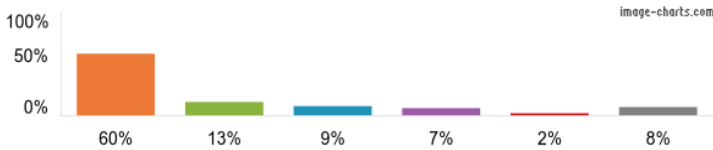

 Children on roll: 657
 Responses for this school: 98
 Responses for year: 2023/24
[View inspection reports](#)

➤ 1. My child is happy at this school.

Figures based on 98 responses up to 16-11-2023

➤ 2. My child feels safe at this school.

Figures based on 98 responses up to 16-11-2023

➤ 3. The school makes sure its pupils are well behaved.

Figures based on 98 responses up to 16-11-2023

➤ 4. My child has been bullied and the school dealt with the bullying quickly and effectively.