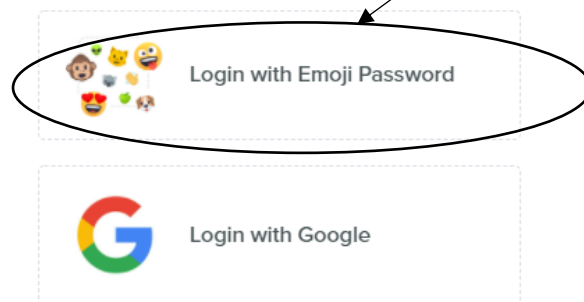

Use the link to access webpage: <https://edu.wonde.com/login>

Search and select Mayespark Primary School

KS2 to login using this service

KS1 to login using this service

Click on icon to access the website