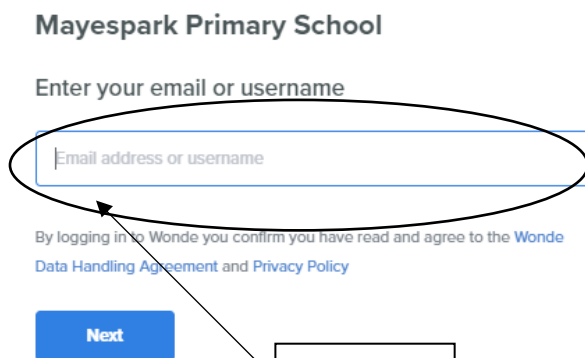

Use the link to access webpage: <https://edu.wonde.com/login>

Search and select Mayespark Primary School

KS2 to login using this service

KS1 to login using this service

Click on icon to access the website