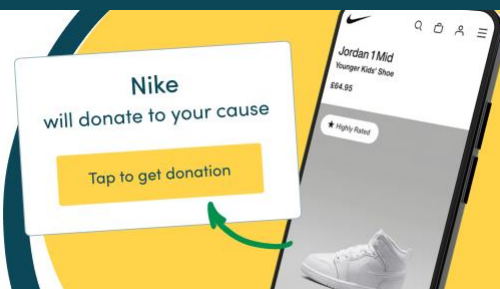

Raise free donations for Friends of Mayespark when you shop the Amazon Prime Big Deal Days via #easyfundraising! Plus, help them WIN from a £1,000 prize fund when you sign up before midnight 15th October. It only takes a moment and it's FREE, so please get involved if you haven't already! Sign up here:

<https://join.easyfundraising.org.uk/friends-of-mayespark/YH3K9C/s2s/9xNUG5sf/SE758/facebook/>

Something **exciting** is coming to our app to **speed up** your donations

£49 million Raised

2.5 million Users

190,000 Causes

Terms and Conditions apply
*10 Chances to Win giveaway - See [here](#)

© Copyright 2003 - 2023 [easyfundraising.org.uk](https://www.easyfundraising.org.uk). All rights reserved. Registered Address: St Chads House, Suite 6, Cross Keys, Lichfield, Staffordshire, WS13 6DN. You are receiving this email as you have indicated that you would like to receive communications from [easyfundraising.org.uk](https://www.easyfundraising.org.uk). If you no longer wish to receive emails from [easyfundraising.org.uk](https://www.easyfundraising.org.uk), please [unsubscribe](#). Please do not reply to this email. Email responses are not monitored. Should you wish to contact us, please feel free to do so using our [online form](#). [easyfundraising.org.uk](https://www.easyfundraising.org.uk) is a member of the Institute of Fundraising.

[View email in browser](#)